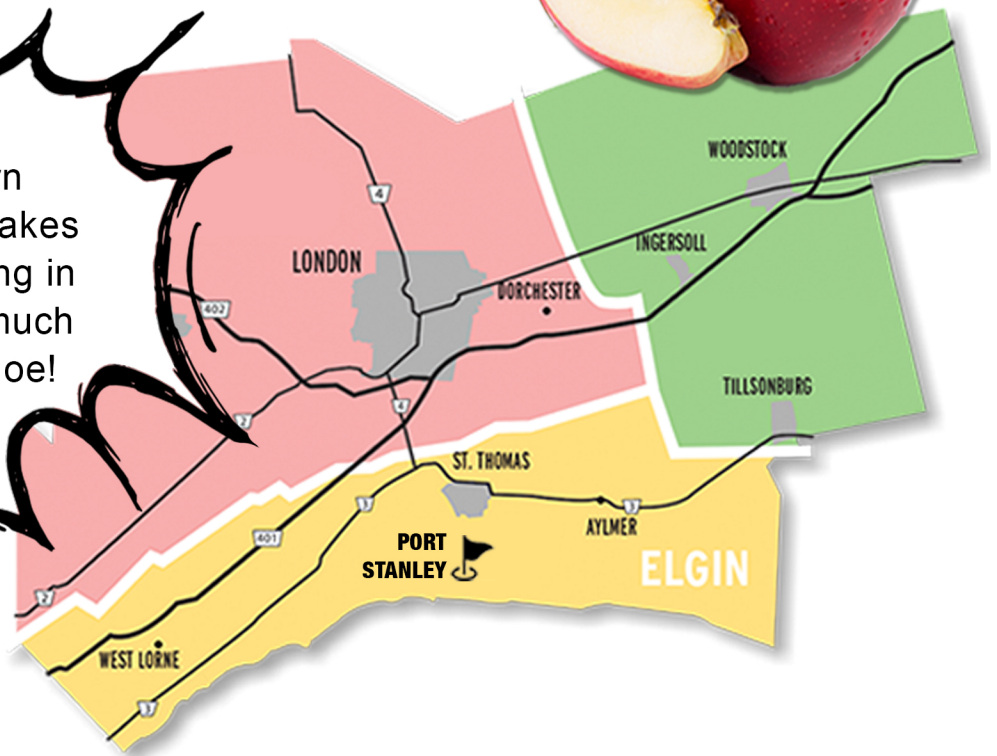

5111 Union Rd. Port Stanley, ON | Elgin County

Visit osnp.ca to learn more about Great Lakes Farms, apple growing in Ontario and much much more from Farmer Joe!

Funded by

Foodland
ONTARIO